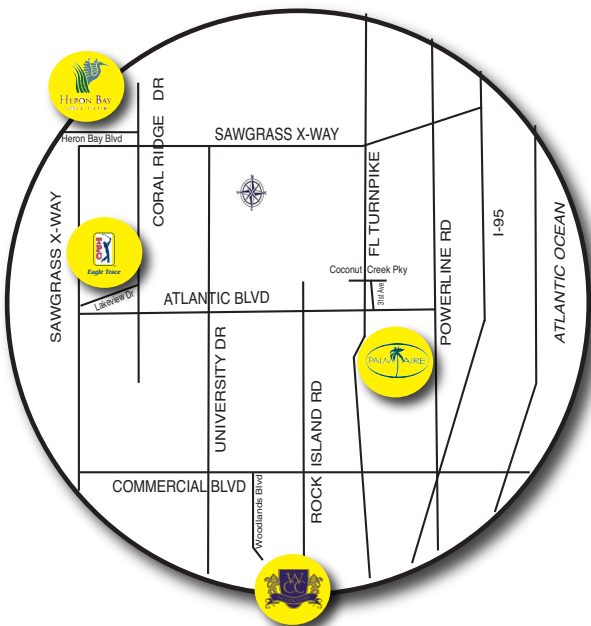

CLUBLINK US CORPORATION

551 South Powerline Road Pompano Beach, FL 33069

Tee Times: 800-273-5113

E-mail: info@clublink.com

www.clublink.com

Eagle Trace Golf Club, Coral Springs, FL

A Prestige-level golf club, this former home to the PGA TOUR's *Honda Classic* has long been regarded as one of Florida's most beautiful and challenging tests of golf.

Heron Bay Golf Club, Coral Springs, FL

This Platinum-level club offers 18 holes of exquisite Florida golf and is renowned for having hosted such prestigious golf events as the PGA TOUR's *Honda Classic* and *Dixie Amateur Championships*.

Palm Aire Country Club, Pompano Beach, FL

This legendary Gold-level property is home to three outstanding championship courses including the Palms (new greens in 2012) and Fazio-designed Oaks and Cypress (new greens in 2013).

Woodlands Country Club, Tamarac, FL

Recent renovations to the East and West championship courses have transformed this Gold-level club into one of the most acclaimed golf and banquet experiences in South Florida.

MEMBERSHIPS

2017-18

Golf Memberships

Florida Region / Southeast Cluster

November 1, 2017 to
October 31, 2018